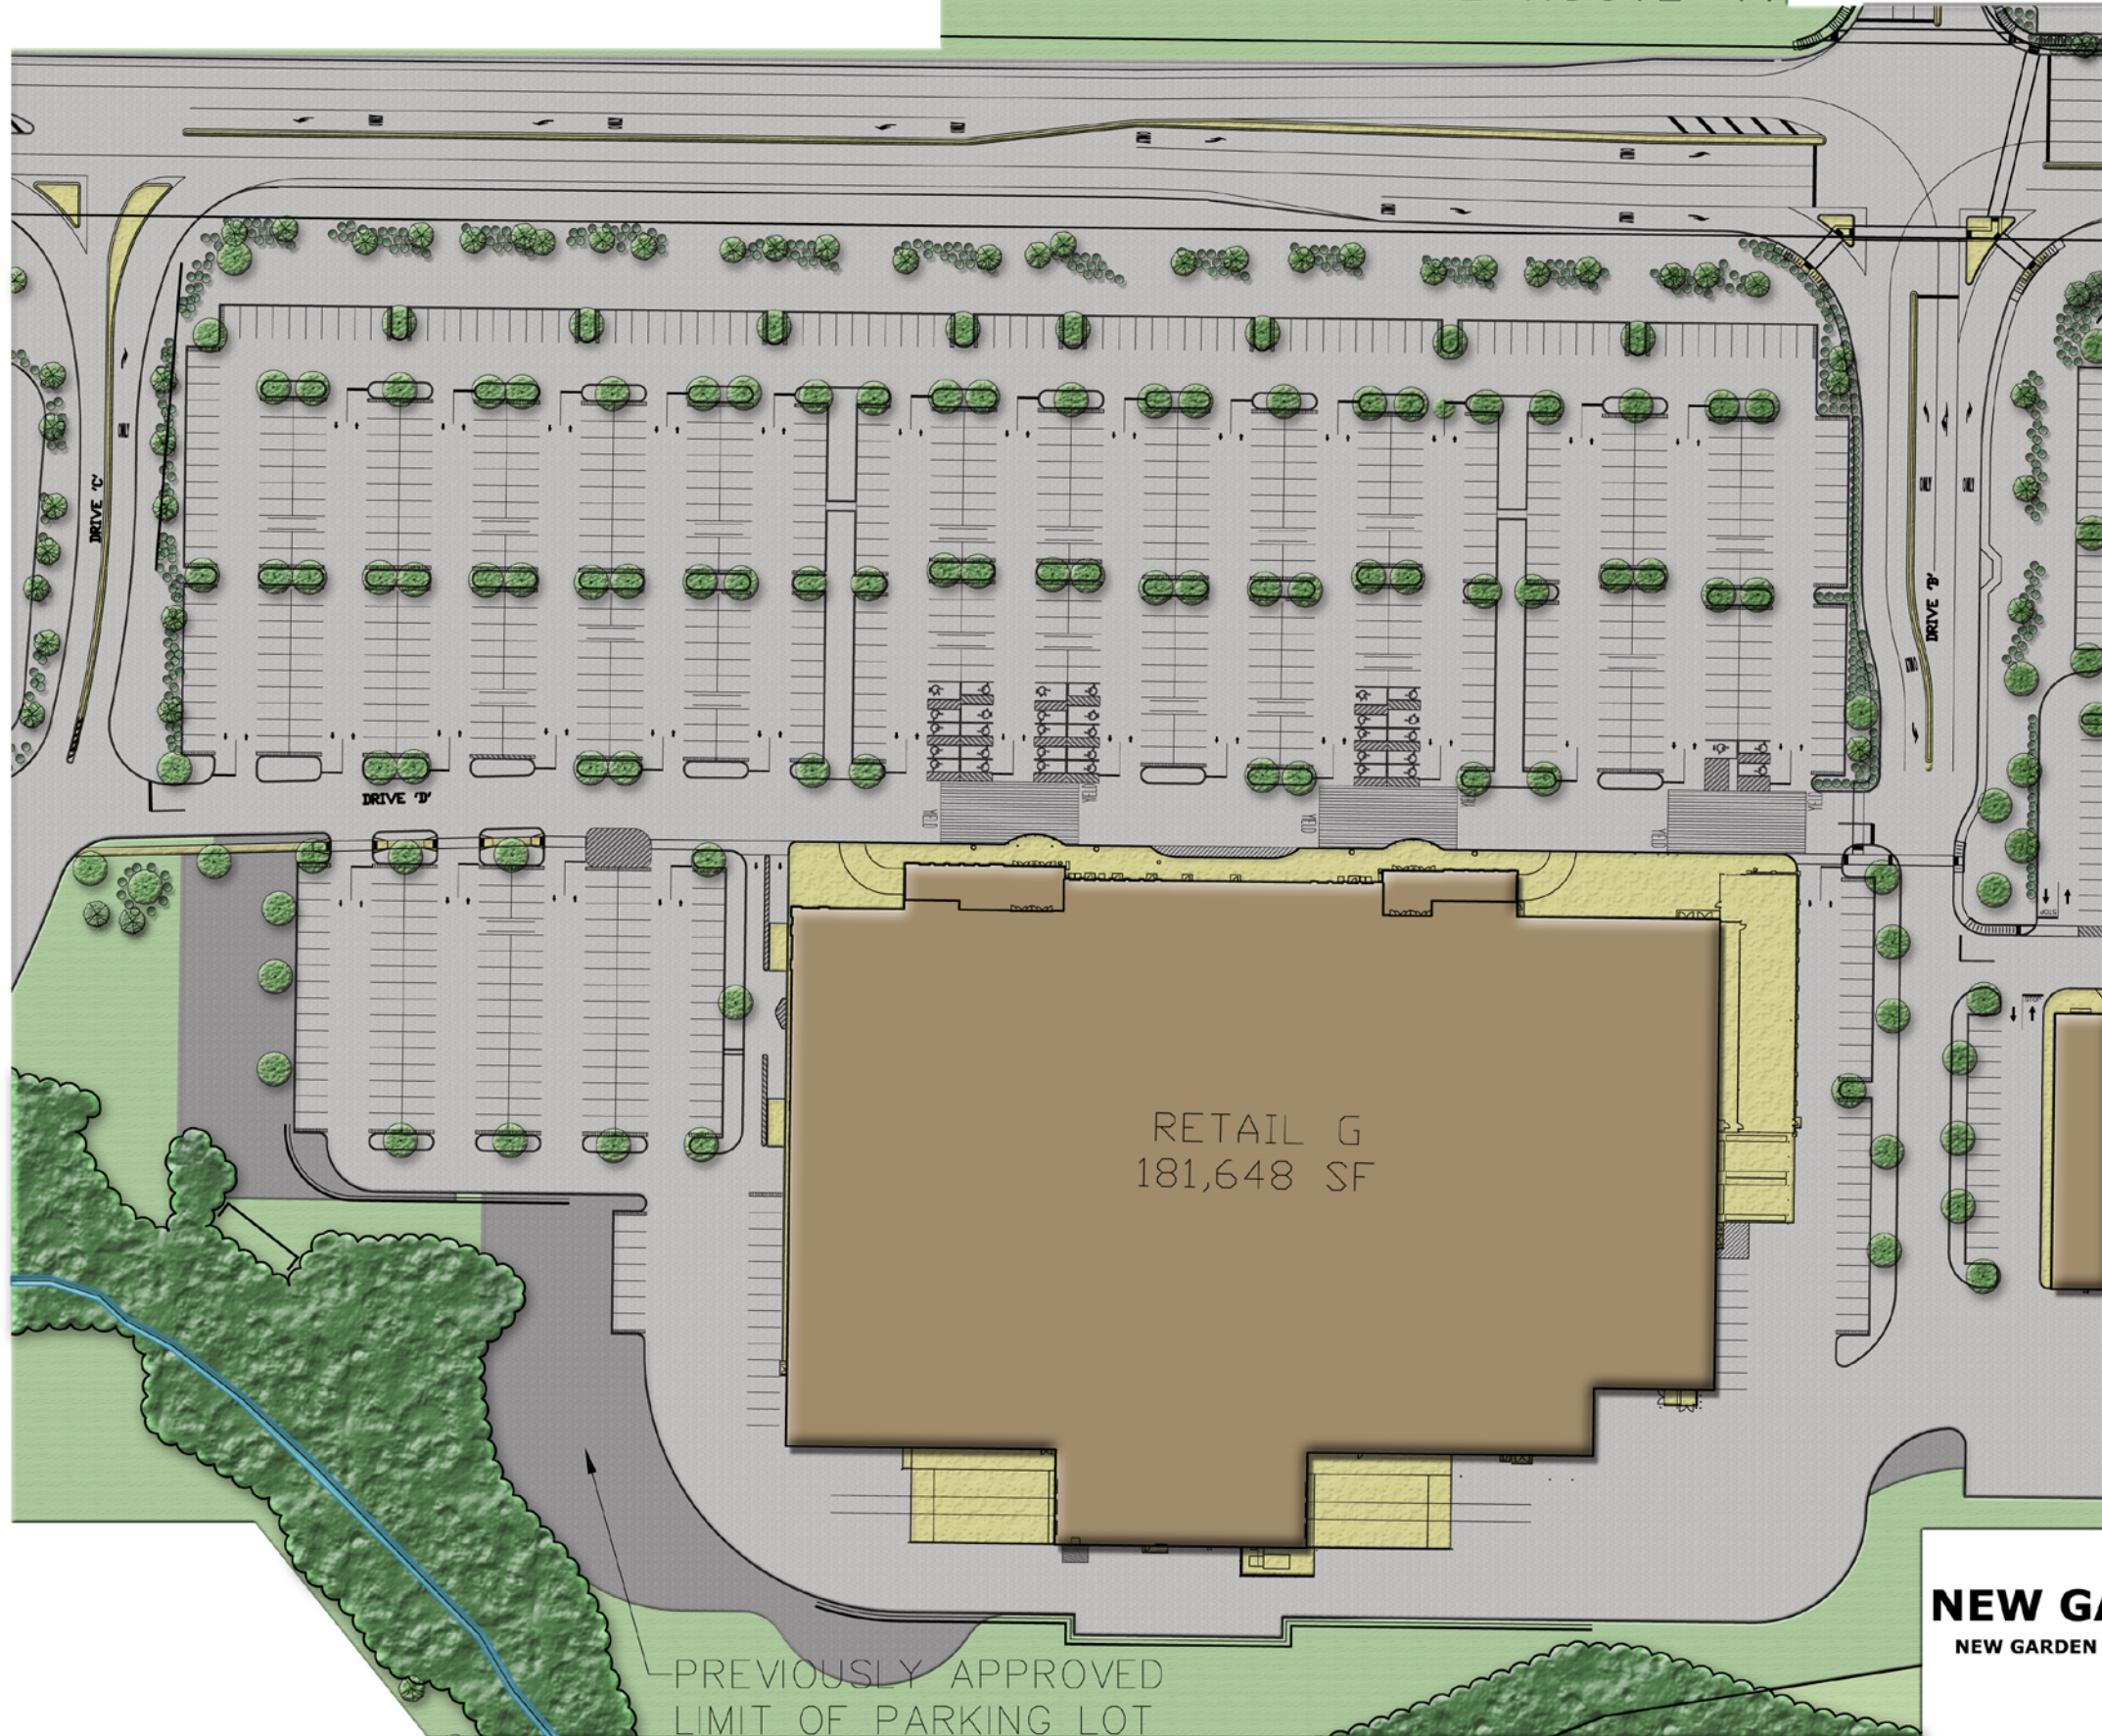

GAP NEWPORT PIKE ROUTE 41

NEW GARDEN TOWN CENTER
NEW GARDEN TOWNSHIP - CHESTER COUNTY - PENNSYLVANIA