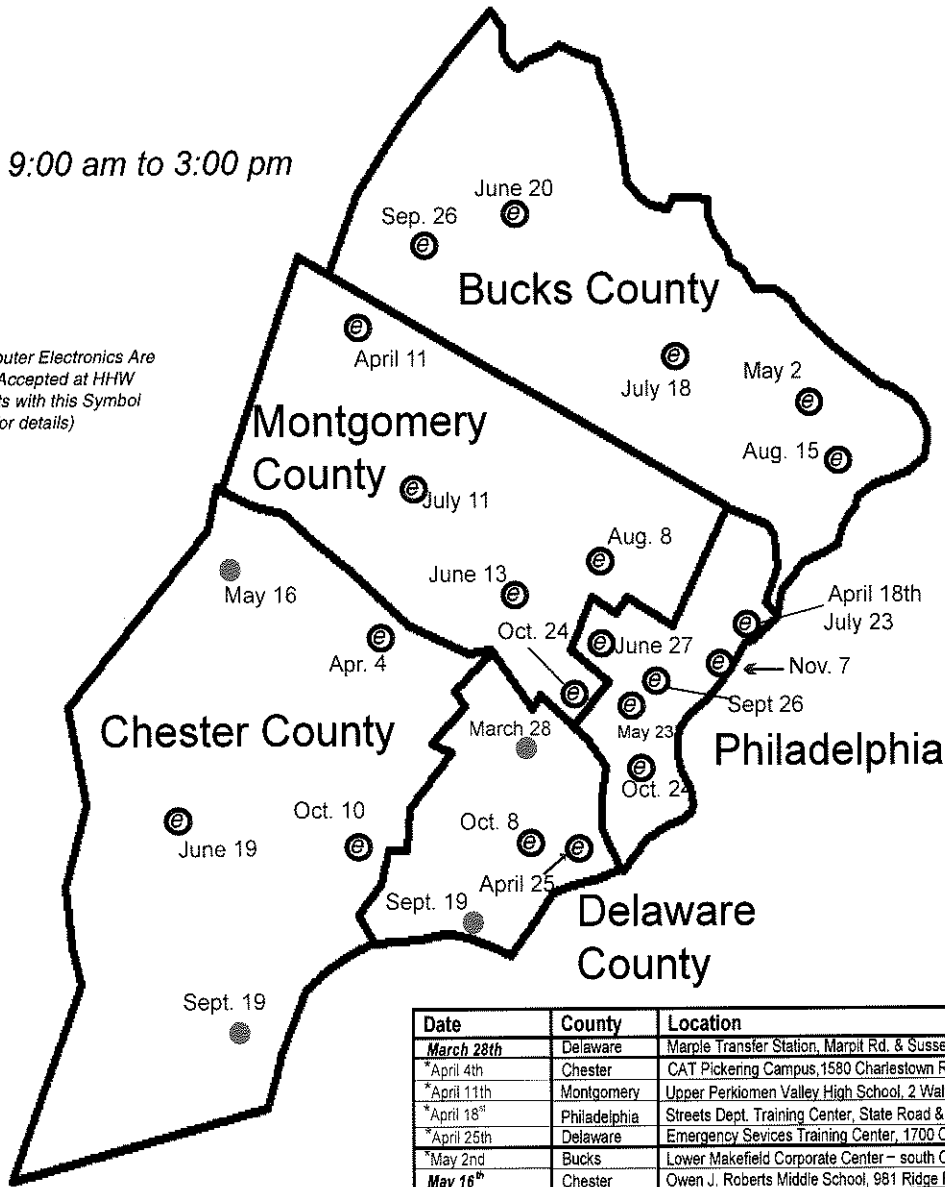

Regional Southeastern Pennsylvania Household Hazardous Waste Drop-off Program 2009 Schedule

All Events 9:00 am to 3:00 pm

Computer Electronics Are Also Accepted at HHW Events with this Symbol (call for details)

Additional Information

Bucks County (215) 345-3400
Chester County (610) 273-3771, ext. 228
Delaware County (610) 892-9627
Montgomery County (610) 278-3618
City of Philadelphia (215) 686-5560

www.phila.gov/streets
www.co.delaware.pa.us/recycle
www.chestercounty.org
[www.buckscounty.org/government/departments/Community Services/PlanningCommission/Recycling.aspx](http://www.buckscounty.org/government/departments/CommunityServices/PlanningCommission/Recycling.aspx)
www.wsaemc.org

Funded in part by the Pennsylvania Department of Environmental Protection
www.depweb.state.pa.us